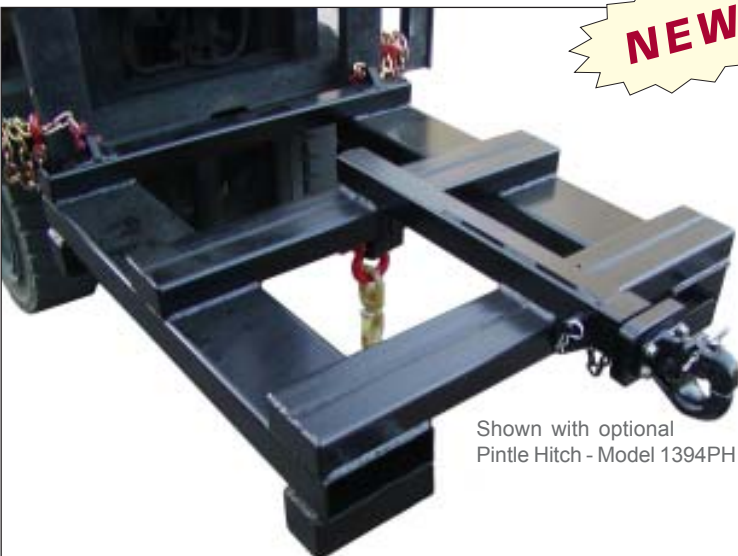

# Lift-N-Tows

**MEETS / EXCEEDS  
OSHA & ANSI  
REQUIREMENTS**

Shown with optional  
Combo Hitch - Model 1392

## Model 1390B

- ◆ Receiver/Jib accepts Standard 2" Trailer Adapter
- ◆ 10,000 lbs. Maximum Gross Towing Weight
- ◆ 2,000 lbs. Maximum Tongue Weight
- ◆ 4,000 lbs. Maximum Lift Capacity on Swivel Hook
- ◆ Accepts Forks up to 6" wide x 2<sup>3</sup>/<sub>4</sub>" thick
- ◆ Overall Dimensions (w/o adapter) - 20" W x 9.5" H x 54" L
- ◆ Weight (w/o adapter) - 220 lbs.

### DON'T GET A CITATION

OSHA prohibits the practice of torching a hole in the fork for a ball.

**Universal Fit "Slips on Forks" style**

**Chain & Hook secures Lift-N-Tow to forklift**

**NEW**

Shown with optional  
Pintle Hitch - Model 1394PH

## Super Duty Model 1395B

- ◆ Receiver/Jib accepts 2<sup>1</sup>/<sub>2</sub>" Trailer Adapter
- ◆ 16,000 lbs. Maximum Gross Towing Weight
- ◆ 3,000 lbs. Maximum Tongue Weight
- ◆ 10,000 lbs. Max. Lift Cap. on Swivel Hook
- ◆ Accepts Forks up to 8" wide x 2<sup>3</sup>/<sub>4</sub>" thick
- ◆ Overall Dims. (w/o adapter) - 44" W x 14" H x 54" L
- ◆ Weight (w/o adapter) - 400 lbs.