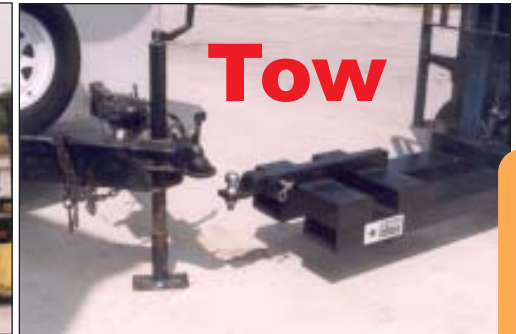

### DON'T GET A CITATION

OSHA prohibits the practice of torching a hole in the fork for a ball.

**Universal Fit "Slips on Forks" style**

**Chain & Hook secures Lift-N-Tow to forklift**

**NEW**

Shown with optional  
Pintle Hitch - Model 1394PH

## Super Duty Model 1395B

- ◆ Receiver/Jib accepts 2<sup>1</sup>/<sub>2</sub>" Trailer Adapter
- ◆ 16,000 lbs. Maximum Gross Towing Weight
- ◆ 3,000 lbs. Maximum Tongue Weight
- ◆ 10,000 lbs. Max. Lift Cap. on Swivel Hook
- ◆ Accepts Forks up to 8" wide x 2<sup>3</sup>/<sub>4</sub>" thick
- ◆ Overall Dims. (w/o adapter) - 44" W x 14" H x 54" L
- ◆ Weight (w/o adapter) - 400 lbs.

800-541-1797

or

817-485-6073

Change easily from Ball, to Pintle, or Combination Hitch

Lift-N-Tow & Hitches Sold Separately

ADAPTER with 2" BALL  
Model 1391

ADAPTER with PINTLE HITCH  
Model 1392 / 1394PH

ADAPTER with COMBO HITCH  
Model 1393 / 1394CH