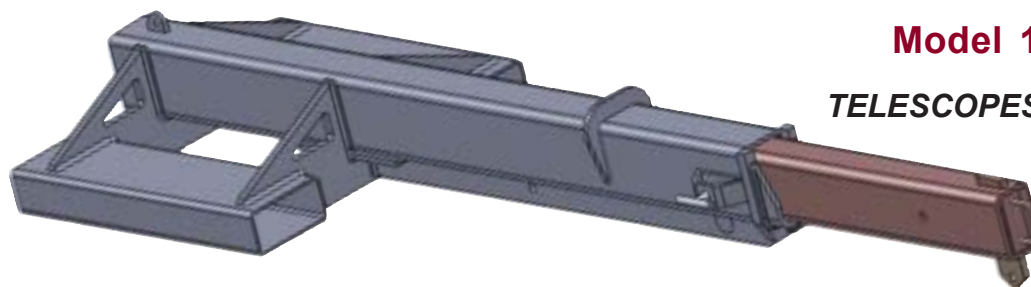

- **FARTHER**
- **HIGHER**
- **OVER OBSTRUCTIONS**