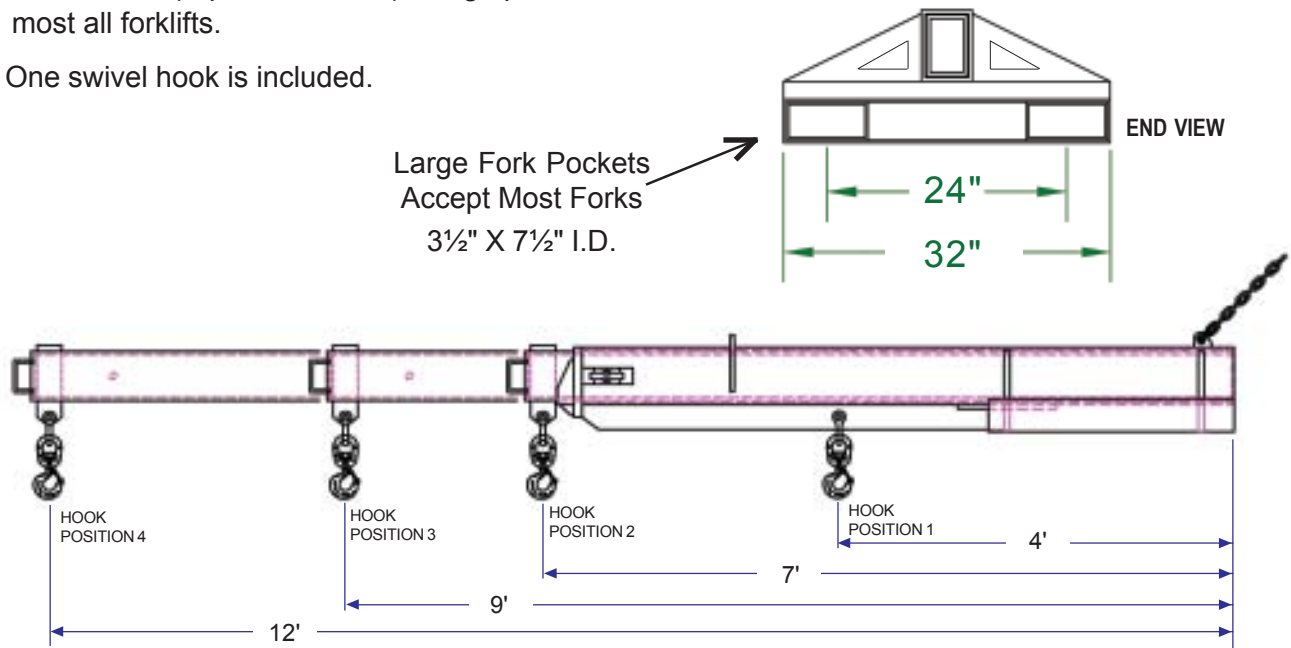

CAUTION: BE AWARE THAT FORKLIFT RATED CAPACITIES DIMINISH RAPIDLY WHEN THE LOAD CENTER IS MOVED OUT. WHEN USING THE JIB, MAKE SURE YOUR FORKLIFT HAS ADEQUATE CAPACITY TO HANDLE THE DESIRED EXTENDED LOAD. SEE BOTH THE HEAVY DUTY JIB AND YOUR FORKLIFT OPERATOR'S MANUALS FOR MORE INFORMATION. LOAD CAPACITIES SHOWN HERE ARE FOR THE JIB ITSELF AND DO NOT IN ANY WAY REFLECT THE LIFT CAPACITY OF THE FORKLIFT.

HOOK POSITION	4	3	2	1
DISTANCE	12' 0"	9' 0"	7' 0"	4' 0"
Maximum Load Capacity on a Single Hook	2,000 lbs.	3,000 lbs.	4,000 lbs.	6,000 lbs.

Fork Pocket Size: 30" long x 7 1/2" x 3 1/2" ID / Center to Center of Fork Pockets: 24" / Pocket Ends are open.

4101 Garland Dr., Fort Worth, TX 76117
Ph 817-485-6073 Fax 817-428-6008
USA & Canada Toll Free 800-541-1797
www.starindustries.com

Operating Manual/Safety Information
Available online - www.starindustries.com